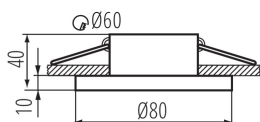

33122 FLINI IP44 DSO-B

Ring for spotlight fittings

5905339331229

IP
44/20

HIGH
quality
finish

Kanlux FLINI are ceiling luminaires dedicated for bathrooms and rooms with increased humidity. Thanks to their design, they are resistant to moisture (IP44). Kanlux FLINI are available in two shapes - round and square. You can choose between matt white or matt black. Two such universal colours will allow us to match these lamps to almost any interior. .

GENERAL DATA:

Colour: black

Place of assembly: Recessed mount in the ceiling

Place of application: Indoors

Minimum distance from the illuminated object: 0,5m

Decorative ring without a ceramic frame: yes

The product is not suitable to be covered with a heat-insulating material: yes

Height [mm]: 50

Diameter [mm]: 80

Assembly hole [mm]: Ø60

TECHNICAL DATA:

Rated voltage [V]: 12 AC; 12 DC; 220-240 AC

Maximum power [W]: max 10

Class of protection against electric shock: II/III

Light source: MR16/PAR16

Light source included: no

Cap: Gx5,3/GU10

Enclosure material: aluminum alloy

Lighting-fixture angle regulation: none

IP class: 44/20

LOGISTIC DATA:

Packaging method: 50

Number of units in the secondary packaging: 1

Number of units in the packaging: 50

Net unit weight [g]: 92

Grammage [g]: 140

Length of a unit pack [cm]: 9

Width of a unit pack [cm]: 10

Height of a unit pack [cm]: 5.5

Weight of a cardboard box [kg]: 7

Width of a cardboard box [cm]: 23

Height of a cardboard box [cm]: 27.5

Length of a cardboard box [cm]: 47

Volume of a cardboard box [m³]: 0.029728